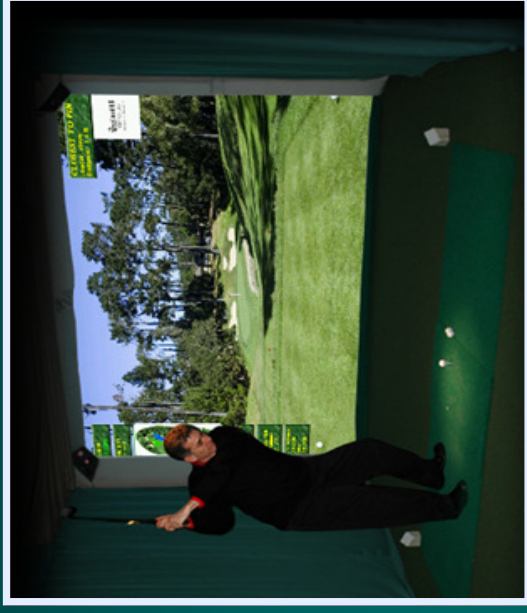

Course Rendering: Courses are modeled using Geophysical Information Systems (GIS) providing the most detailed terrain and elevation data.

Projected Image Quality: HDTV compatible projectors (residential or commercial) use DVI (Digital Video Interface) to deliver exceptional display quality.

Multi-layer screen provides extreme high brightness, contrast, ball mark resistance, durability and perfectly controls ball rebound.

HIGHLIGHTS

High Definition Golf™ is the world's most amazing golf simulator for realistic practice, play & competition

- Revolutionary image processing software combines high resolution digital images and satellite data into a 3D model of any course to produce a totally realistic indoor golf experience
- Computer-Vision™ is proprietary technology that provides extremely accurate measurements of the clubface angle, swing path and ball flight
- Standard simulator system components provide a complete HD home theater experience
- Simple installation with free standing enclosure that requires no floor or wall construction and never needs calibration!

IF YOU WATCH A GAME, IT'S FUN
IF YOU PLAY A GAME, IT'S RECREATION
IF YOU WORK AT YOUR GAME, IT'S GOLF
~ **BOB HOPE**

High Definition Golf™

*"Welcome to the next generation of golf simulation.
...Its just like being there!"*